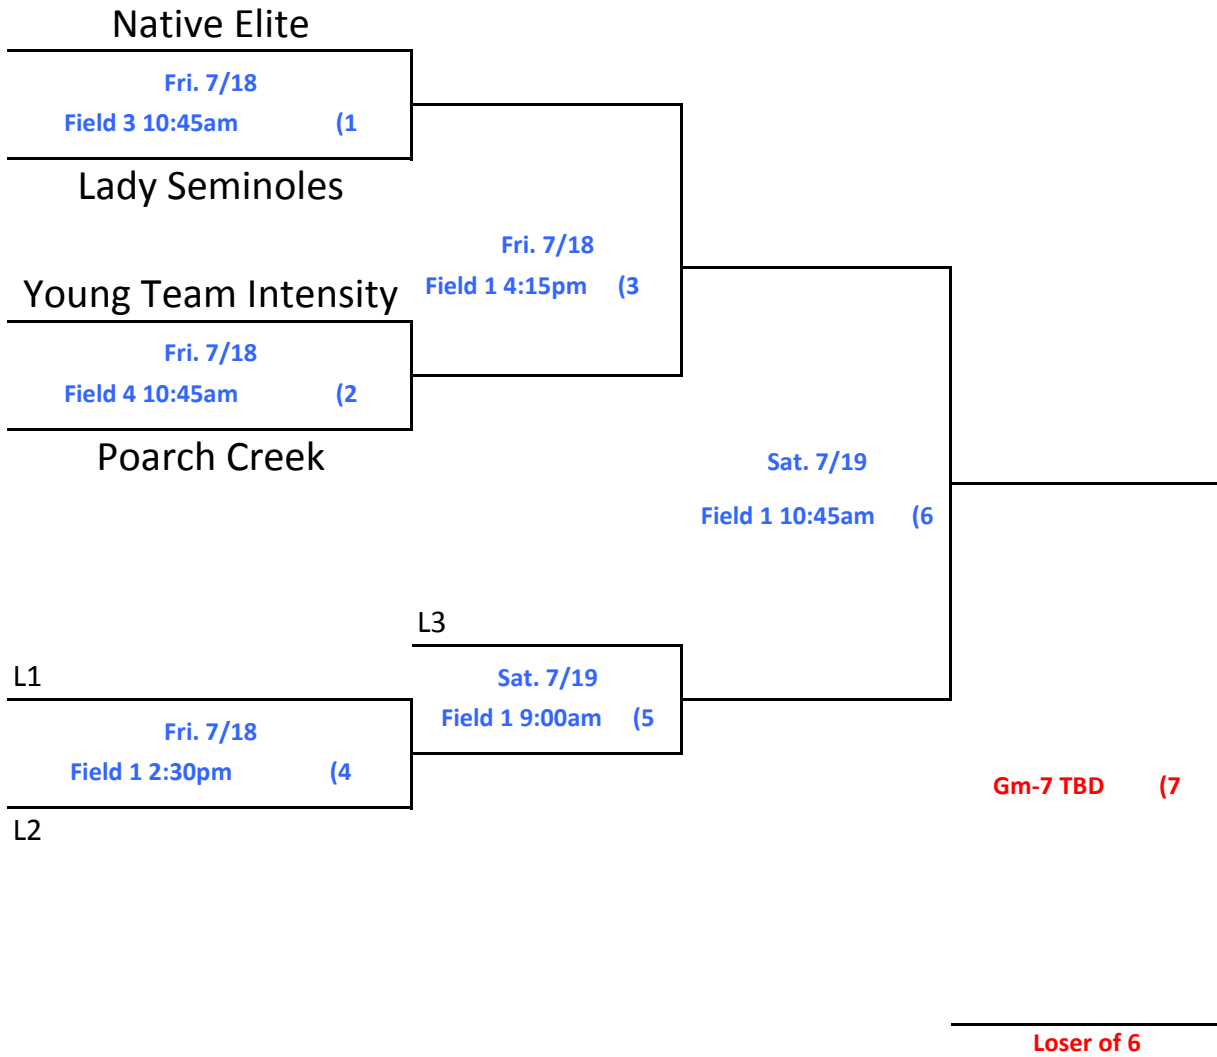

Thur. 7/17
 Field 1 5:45pm (9)

Native Intensity
Diamond Babies
 Thur. 7/17
 Field 3 10:45am (3)

Thur. 7/17
 Field 1 2:15pm (5)

Lit' Seminoles

Fri. 7/18
 Field 1 12:30pm(12)

Losers Bracket

L2
 Thur. 7/17
 Field 3 2:15pm (6)

L4
 Thur. 7/17
 Field 3 5:45pm (8)

L3

L1
 Thur. 7/17
 Field 3 4:00pm (7)

L5

Fri. 7/18
 Field 1 9:00am (10)

L9
 Fri. 7/18
 Field 1 10:45am (11)

(If) Game TBD (13)

L12 if 1st Loss

2014 NAYO SOFTBALL TOURNAMENT
11-12 Girls Division

John A. Crowe Cc

omplex

2014 NAYO SOFTBALL TOURNAMENT
13-15 Girls Division

John A. Crowe Cc

omplex

2014 NAYO Softball Tournament

16-17 Girls Division

Winners Bracket

Lady Warriors

Fri. 7/18
Field3 4:15pm (2)

Independents

Sat. 7/19
Field3 9:00am (5)

Cherokee Girls

Fri. 7/18
Field3 2:30pm (1)

Poarch Creek