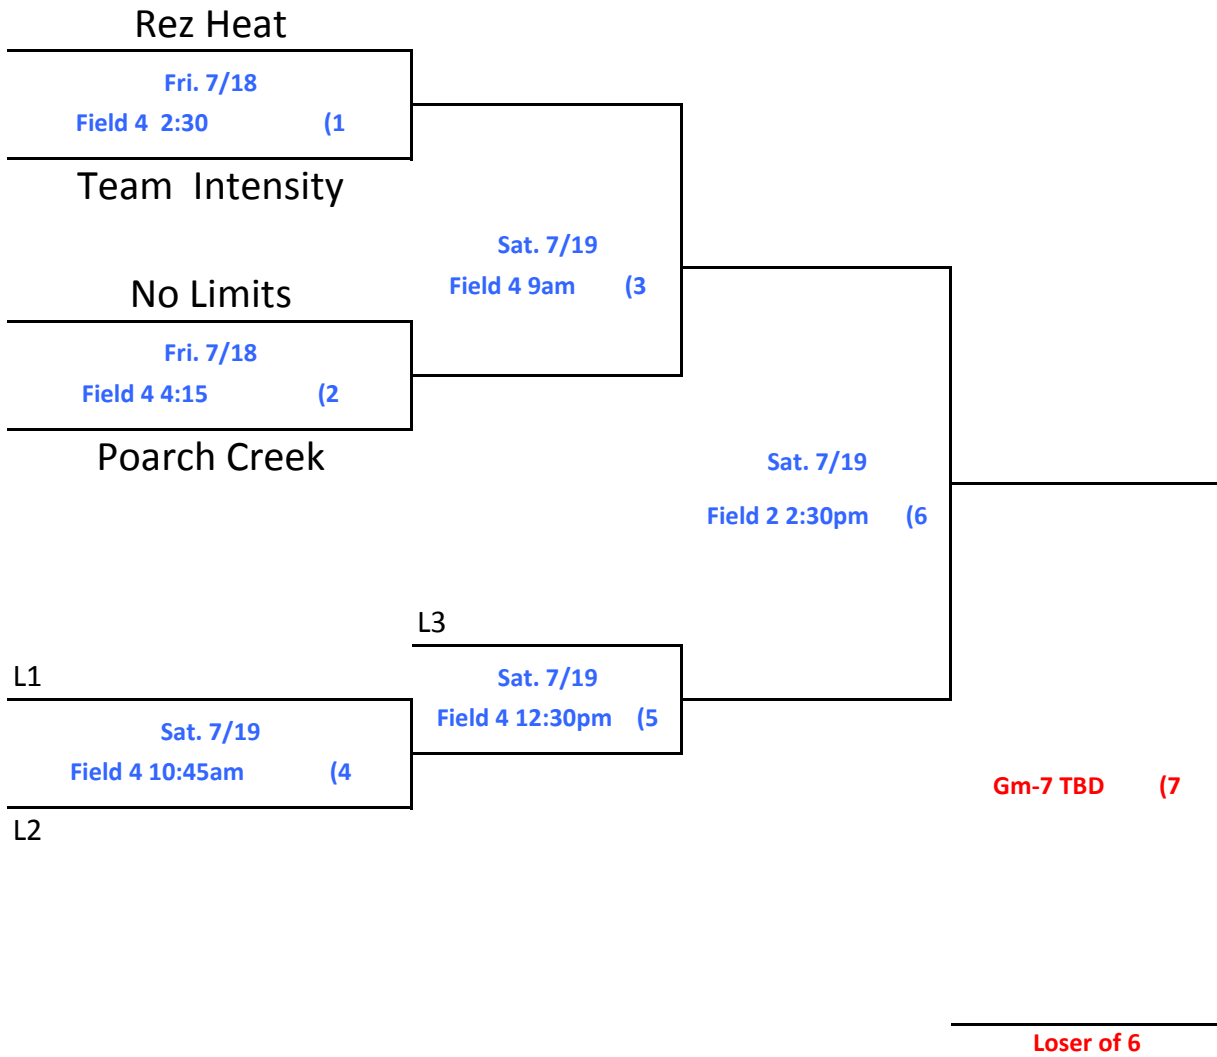

Thur. 7/17
 Field 1 5:45pm (9)

Native Intensity
Diamond Babies
 Thur. 7/17
 Field 3 10:45am (3)

Thur. 7/17
 Field 1 2:15pm (5)

Lit' Seminoles

Fri. 7/18
 Field 1 12:30pm(12)

Losers Bracket

L2
 Thur. 7/17
 Field 3 2:15pm (6)

2014 NAYO SOFTBALL TOURNAMENT
11-12 Girls Division

John A. Crowe Cc

omplex

2014 NAYO SOFTBALL TOURNAMENT
13-15 Girls Division

John A. Crowe Cc

omplex

2014 NAYO Softball Tournament

16-17 Girls Division

Winners Bracket

Lady Warriors

Fri. 7/18
Field3 4:15pm (2)

Independents

Sat. 7/19
Field3 9:00am (5)

Cherokee Girls

Fri. 7/18
Field3 2:30pm (1)

Poarch Creek

Fri. 7/18
Field3 6:00pm (3)
Y.D.W.I.

Sat. 7/19
Field1 2:30pm (8)

Loser Bracket

L1

Fri. 7/18
Field4 7:00pm (4)

L2

Sat. 7/19
Field3 10:45am (6)
L3

L5